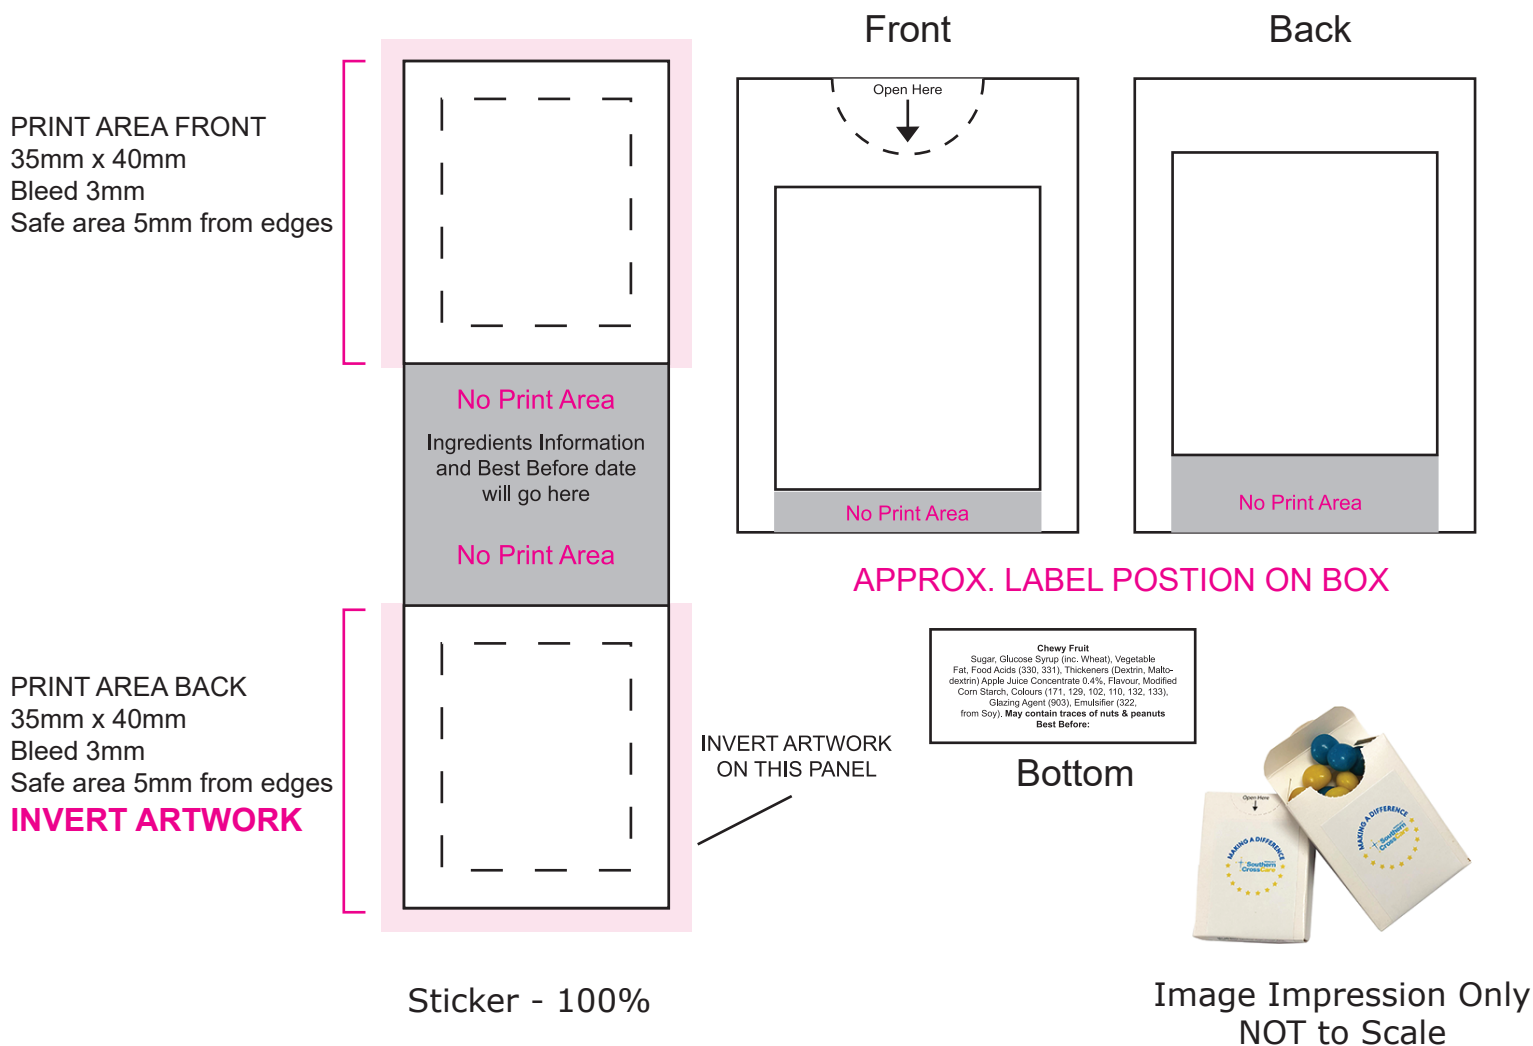

ART APPROVAL

All colours used in this document are indicative only and they may vary across a variety of printing techniques and confectionery

Product Code : CC078E

Description : Flip Lid Cardboard Box with Chewy Fruit 25g
 Order# :
 Company Name :
 Contact :
 Chewy Fruit Colour :
 Sticker Size : 35mmW x 112mmH (x2 Print Panels of 35mmW x 40mmH)
 Print Colour : **Customer must provide PMS Colour print guide**
 Quantity :
 Delivery Date :

Please note: Stickers are printed digitally, please provide PMS colours if a close match is crucial and please inform us of this when ordering. If PMS colours are not provided we will print directly from the file and resulting print will be taken as correct. Not all PMS colours can be matched. Exact PMS colour match is NOT guaranteed. It is highly recommended that editable linework is provided, without this we cannot be held responsible for colour discrepancies